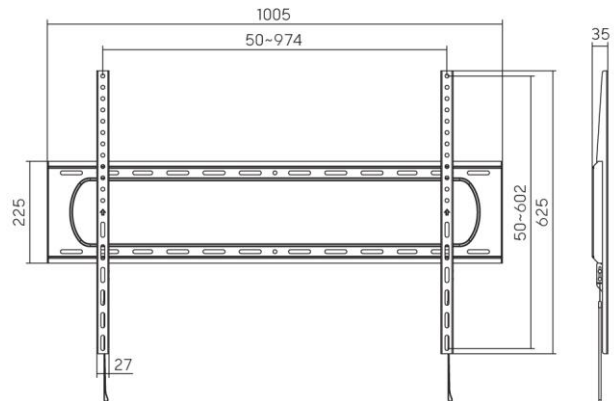

## reflecta PLANO Flat 120-9060

### Product information:

- Heavy-Duty Universal mount for big TVs/Screens
- Max. loading weight 120 kg
- Profile: 35 mm
- 60"-120" (152-304 cm) diagonal
- Vesa: 50x50, 75x75, 100x100, 100x150, 150x100, 100x200, 200x100, 150x150, 200x200, 200x300, 300x200, 200x400, 400x200, 300x300, 300x400, 400x300, 600x200, 400x400, 600x300, 400x600, 600x400, 700x400, 800x400, 600x600, 800x500, 800x600, 900x600
- Direction Indicator
- Also suitable for Curved TVs
- Material: Steel (powder coated)
- Bubble level (hook on)